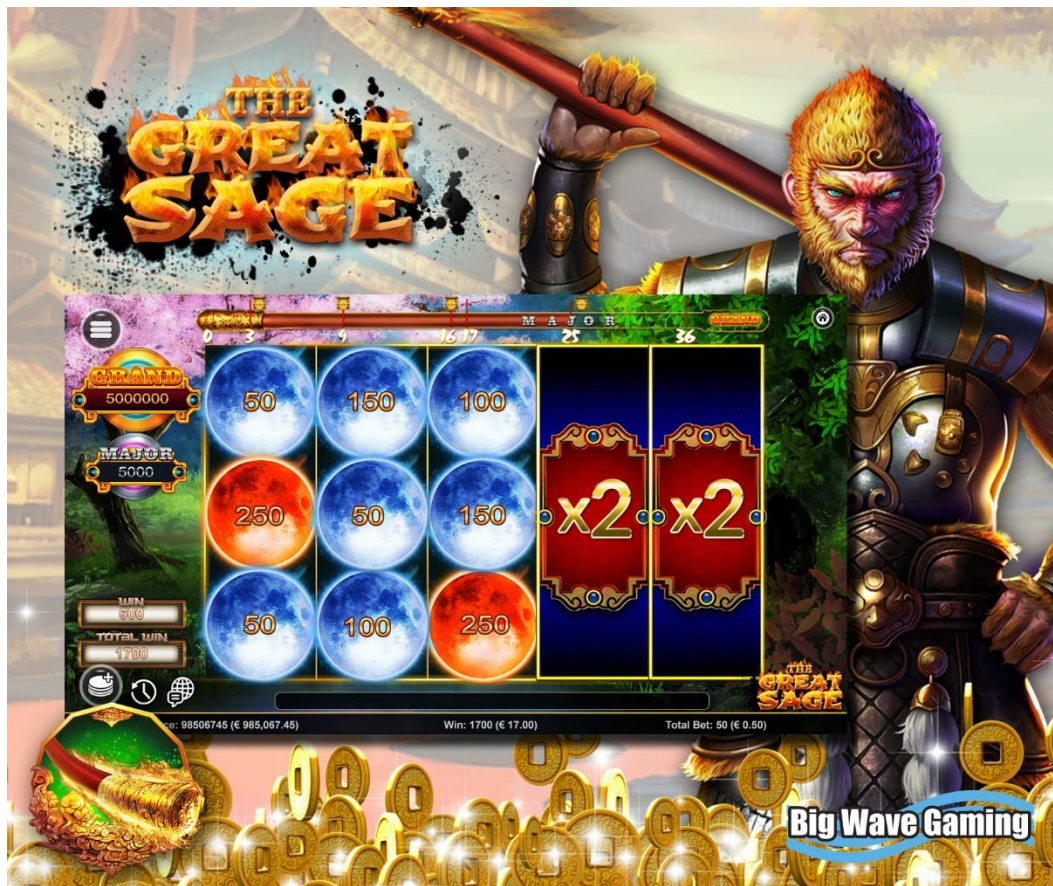

The Great Sage
Game Sheet

GAME INFO

Game name: The Great Sage

GameID: TheGreatSage

Release Date: 26th January 2022

The Great Sage is a high volatility and feature rich video slot games with 50 lines.

The Monkey King, known as Sun Wukong, is a legendary mythical figure best known as one of the main characters in the Chinese novel, Journey to the West. He's famous for his temper and his rebellious nature. In defiance to the Heaven, he proclaims himself to be **The Great Sage, Heaven's Equal**.

The Great Sage is inspired by the rebellious nature of Monkey King as **The Great Sage** that dares to challenge the Heaven and claims the treasure for himself.

The original gameplay features a series of clouds on top of the reels. The prize of the 3rd or the middle cloud can be won when the Bonus symbol appears on the 3rd reel. The game also features a unique personal jackpot bonus game where players can win the **Grand** jackpot of **100,000** times total bet! The game also benefits from the soundtrack inspired by the legendary tv series, and multiple exciting features such as re-spins with all wins are multiplied up to 10 times, random wilds, and random full wilds. There is nothing out there like **The Great Sage**.

MATH

Layout: 5 reel and 3 symbols per reel.

Lines: Fixed 50 lines.

Pay order: N/A

RTP: 96.24%

Volatility: High

Min. Bet: € 0.5

Max Bet: € 100.00

GRAPHICS

Aspect Ratio: 16:9, responsive.

Theme: Realistic, Mythical, Oriental

FEATURES

- **5 Reels and 3 symbols per reel with fixed 50 lines.**
- **Unique multiple bonus features and triggering system.**
- **Personal Jackpots with max win of 100,000 x total bet!**